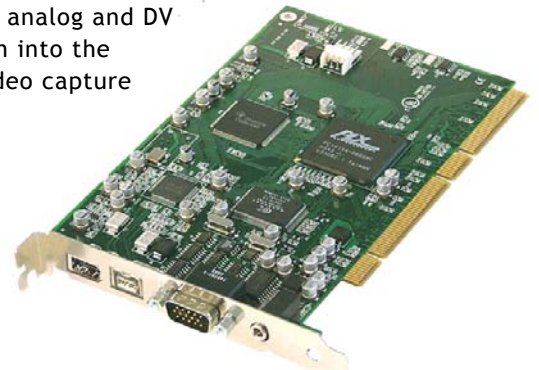

## ▶ Osprey-300 Capture, Control and Edit!

The Osprey-300 combines the quality and superiority of the industry-leading Osprey Video streaming capture cards and adds the features of standard IEEE-1394.

Introducing the Osprey-300 - The first streaming capture card that combines analog and DV capture for under \$500. Extending Osprey's capture and streaming reputation into the nonlinear editing market, the Osprey-300 offers high-performance analog video capture plus the latest in DV capture technology supporting IEEE-1394b (800 mbs). And because it is an "all-in-one" analog video capture/IEEE-1394b card, the Osprey-300 maximizes PCI slot usage.

### Key Benefits:

- Optimizes workflow for post-production houses.
- OHCI-compliant (IEEE-1394b) - supports popular video applications; captures in DV; supports device control.
- PCI-X bus interface for compatibility with the latest PC technologies, providing high-performance/high-bandwidth data transfer.

*High-performance capture & device control for realtime editing without rendering!*

Breakout Cable

### ▶ Features:

- WHQL-Certified, WDM/AVStream driver
- Cascadable architecture allows for multiple Osprey-300's per chassis
- Advanced DMA for ultra-high performance (full 30fps)
- Hardware audio gain control for analog audio inputs
- Closed Caption extraction
- Hardware Cropping and Bitmap Overlay
- PCI-X compatible
- Osprey SimulStream Ready (analog only)
- AVI or extended AVI capture for use with the most popular 3rd party editing and streaming software applications (e.g., Premier Pro, FLASH, Real Producer 10, WM9)
- Breakout cable included for video and audio inputs
- Options: Breakout box or Rackmount panel