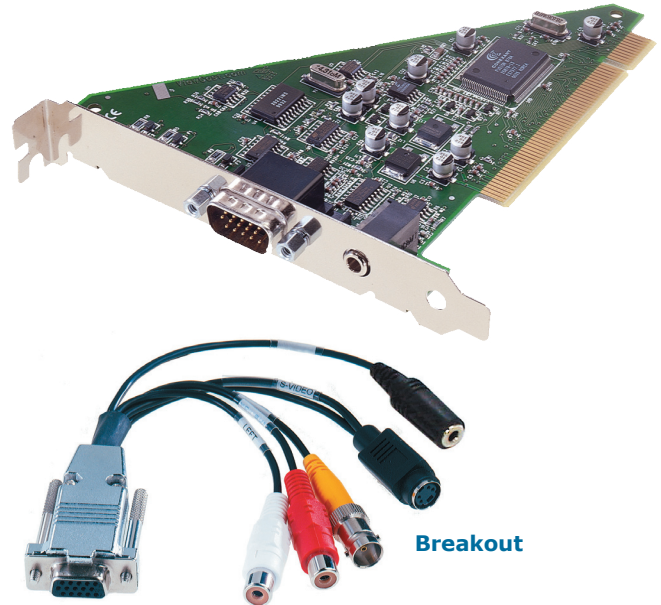

Osprey®-210

The Osprey-210 adds TV-quality video and CD-quality audio to the proven capture capabilities of the Osprey Family of streaming capture cards, providing quality results for beginners and professionals alike.

The Osprey-210 builds upon the proven audio and video capture capabilities of the Osprey Video with audio and video enhancements that make a "Best-of-Breed" product in the analog A/V capture space. The Osprey-210 provides a high degree of scalability and flexibility by offering the following features:

Streaming Video for Everyone!

The Osprey-210 has something for everyone! The Osprey-210 is a popular choice amongst users ranging from content creators new to streaming media to hobbyist to professionals desiring the higher quality video connector options. You don't have to be a large news outlet or major motion picture producer to use streaming video. Even small and medium size corporations can now use streaming video for a myriad of applications including corporate web site promotional video, intranet videoconferencing, network based training, distance learning, live webcasting, internal employee communications, video email, corporate media presentations, security surveillance, and many, many more!